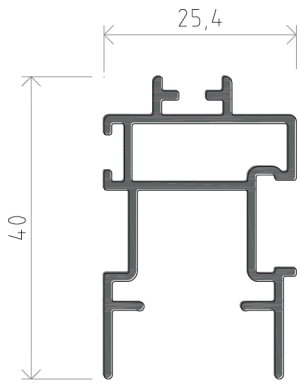

MONARCH LITE

Sliding Bar

Screen Frame

Top Rail / Screen Housing