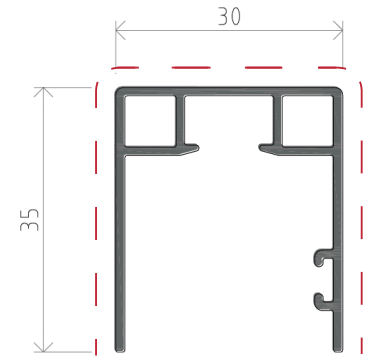

MONARCH LITE

Sliding Bar

Screen Frame

Top Rail / Screen Housing