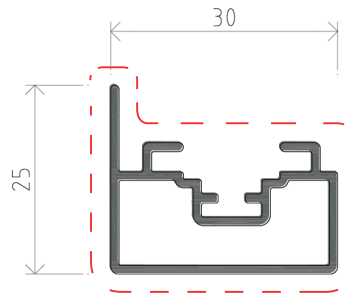

MONARCH LITE

Sliding Bar

Screen Frame

Top Rail / Screen Housing