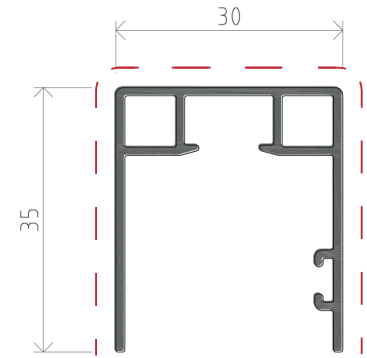

Top Rail / Screen Housing