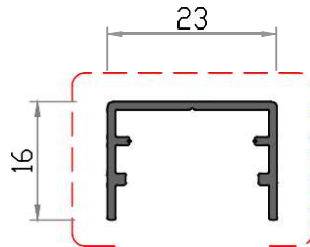

**MONARCH WINDOW**

Guide Rail

Frame

Sliding Bar Cover

**STANDARD FINISHES**

- Mill Finish
- Matt Clear Anodised
- Powder Coat Matt Black
- Powder Coat White Gloss

**CUSTOM FINISHES\***

Custom powder coat colours available on request.  
Special order surcharges and leadtimes will apply.