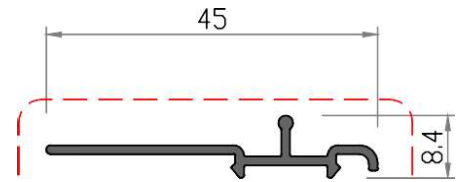

**MONARCH WINDOW**

Guide Rail

Frame

Sliding Bar Cover

**STANDARD FINISHES**

- Mill Finish
- Matt Clear Anodised
- Powder Coat Matt Black
- Powder Coat White Gloss

**CUSTOM FINISHES\***

Custom powder coat colours available on request.  
Special order surcharges and leadtimes will apply.