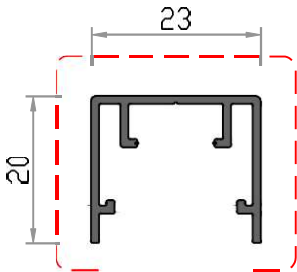

**MONARCH WINDOW**

Guide Rail

Frame

Sliding Bar Cover

**STANDARD FINISHES**

- Mill Finish
- Matt Clear Anodised
- Powder Coat Matt Black
- Powder Coat White Gloss

**CUSTOM FINISHES\***

Custom powder coat colours available on request.  
Special order surcharges and leadtimes will apply.