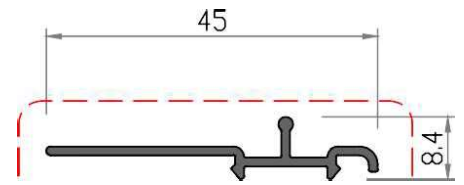

MONARCH WINDOW

Guide Rail

Frame

Sliding Bar Cover