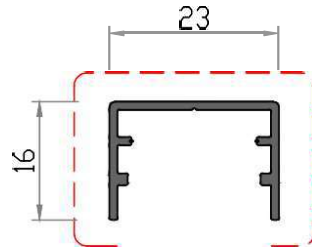

MONARCH WINDOW

Guide Rail

Frame

Sliding Bar Cover