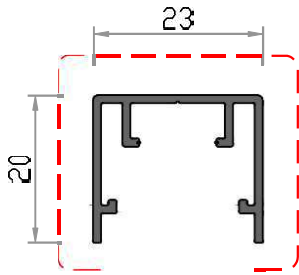

MONARCH WINDOW

Guide Rail

Frame

Sliding Bar Cover