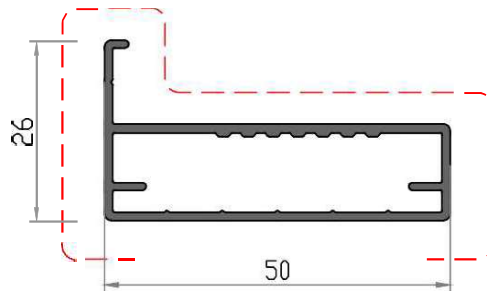

MONARCH GLIDE

Top Rail

Bottom Rail

Housing

Inner Cartridge

Sliding Bar

Catch Frame

Face Mount Attachment