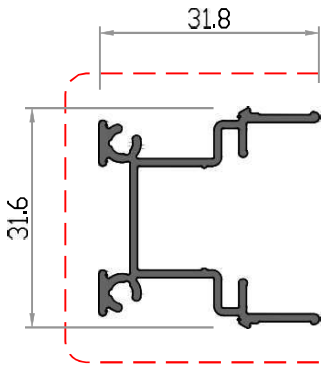

MONARCH GLIDE

Top Rail

Bottom Rail

Housing

Inner Cartridge

Sliding Bar

Catch Frame

Face Mount Attachment