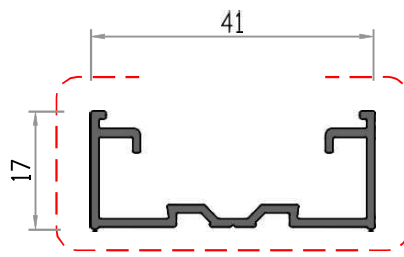

MONARCH GLIDE

Top Rail

Bottom Rail

Housing

Inner Cartridge

Sliding Bar

Catch Frame

Face Mount Attachment