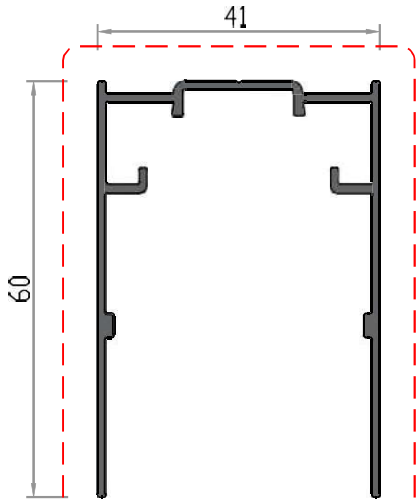

MONARCH GLIDE

Top Rail

Bottom Rail

Housing

Inner Cartridge

Sliding Bar

Catch Frame

Face Mount Attachment