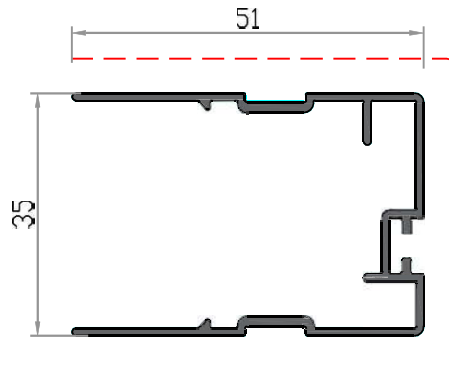

MONARCH GLIDE

Top Rail

Bottom Rail

Housing

Inner Cartridge

Sliding Bar

Catch Frame

Face Mount Attachment