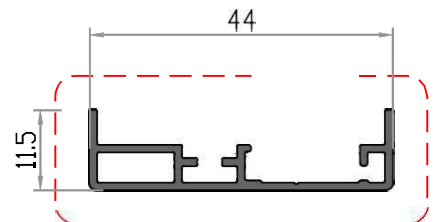

MONARCH GLIDE

Top Rail

Bottom Rail

Housing

Inner Cartridge

Sliding Bar

Catch Frame

Face Mount Attachment