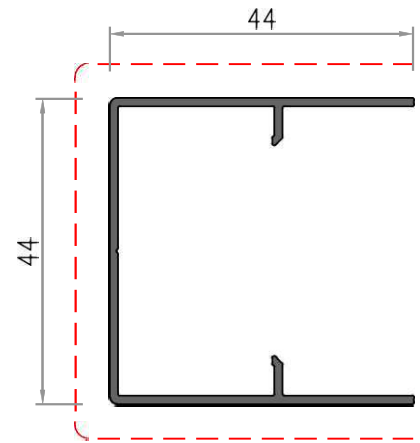

MONARCH GLIDE

Top Rail

Bottom Rail

Housing

Inner Cartridge

Sliding Bar

Catch Frame

Face Mount Attachment